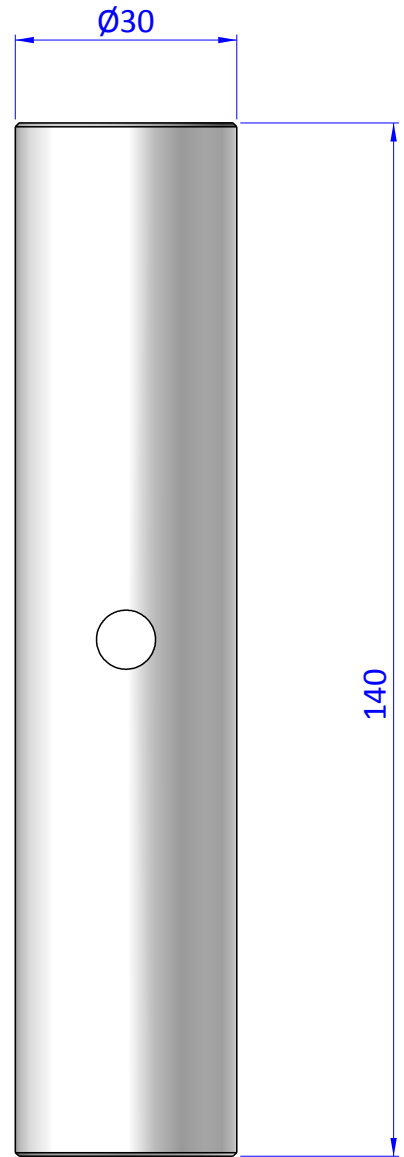

THE PROPERTY OF THE DRAWING IS ESTABLISHED BY LAW. IT IS FORBIDDEN TO PRODUCE OR SHOW IT TO THIRD PART. WITHOUT A WRITTEN AGREEMENT.

Item	Name	Q.ty
1	VLR.30.140	1

M27 x 1

FP SERVICES
AUTOMATION

DESIGNED FROM

FP SERVICES

REVIEW

A

DATE

31/01/2019

WEIGHT

0,078kg

Format A4